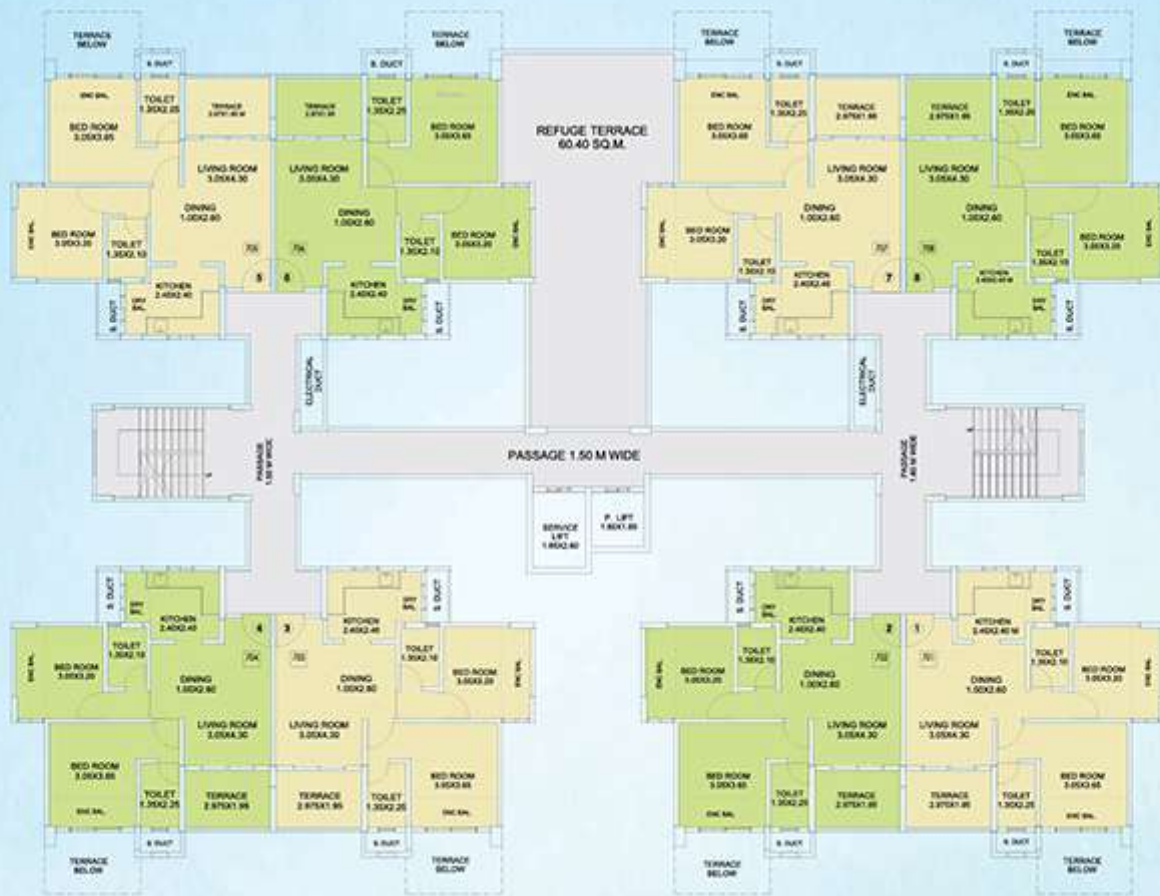

BUILDING A5 - FLOOR PLAN

7th Floor Plan

Astonia Classic Building A5						
Sr.No	Apartment Type	Apartment Number	Flat Carpet Area (Sqmts) 'A'	Enclosed Balcony Area (Sqmts) 'B'	Dry Balcony Carpet Area (Sqmts) 'C'	Terrace Area (Sqmts) 'D'
1	2 BHK (Type 2)	701, 702, 703, 704, 705, 706, 707, 708	50.54	6.47	1.53	5.70

BUILDING A5 - EVEN FLOOR PLAN

2nd, 4th, 6th, 8th, 10th, 12th Floor Plan

Astonia Classic Building A5						
Sr.No	Apartment Type	Apartment Number	Flat Carpet Area (Sqmts) 'A'	Enclosed Balcony Area (Sqmts) 'B'	Dry Balcony Carpet Area (Sqmts) 'C'	Terrace Area (Sqmts) 'D'
1	2 BHK (Type 2)	201, 202, 203, 204, 205, 206, 207, 208	49.58	6.96	1.53	5.81
		401, 402, 403, 404, 405, 406, 407, 408				
		601, 602, 603, 604, 605, 606, 607, 608				
		801, 802, 803, 804, 805, 806, 807, 808				
		1001, 1002, 1003, 1004, 1005, 1006, 1007, 1008				
		1201, 1202, 1203, 1204, 1205, 1206, 1207, 1208				

BUILDING A5 - ODD FLOOR PLAN

1st, 3rd, 5th, 9th, 11th Floor Plan

Astonia Classic Building A5						
Sr.No	Apartment Type	Apartment Number	Flat Carpet Area (Sqmts) 'A'	Enclosed Balcony Area (Sqmts) 'B'	Dry Balcony Carpet Area (Sqmts) 'C'	Terrace Area (Sqmts) 'D'
1	2 BHK (Type 2)	101, 102, 103, 104, 105, 106, 107, 108	50.54	6.47	1.53	5.70
		301, 302, 303, 304, 305, 306, 307, 308				
		501, 502, 503, 504, 505, 506, 507, 508				
		901, 902, 903, 904, 905, 906, 907, 908				
		1101, 1102, 1103, 1104, 1105, 1106, 1107, 1108				