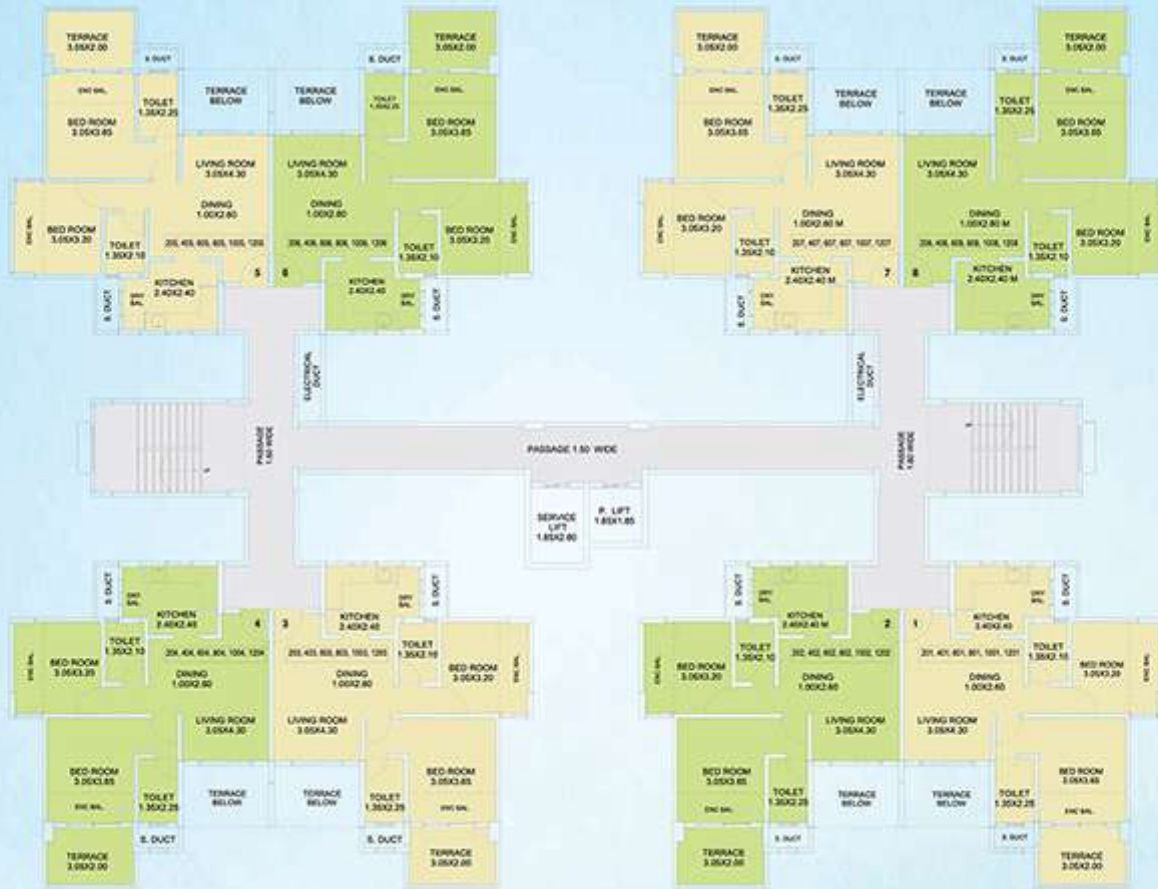

BUILDING A5 - FLOOR PLAN

7th Floor Plan

Astonia Classic Building A5						
Sr.No	Apartment Type	Apartment Number	Flat Carpet Area (Sqmts) 'A'	Enclosed Balcony Area (Sqmts) 'B'	Dry Balcony Carpet Area (Sqmts) 'C'	Terrace Area (Sqmts) 'D'
1	2 BHK (Type 2)	701, 702, 703, 704, 705, 706, 707, 708	50.54	6.47	1.53	5.70

BUILDING A5 - EVEN FLOOR PLAN

2nd, 4th, 6th, 8th, 10th, 12th Floor Plan

Astonia Classic Building A5						
Sr.No	Apartment Type	Apartment Number	Flat Carpet Area (Sqmts) 'A'	Enclosed Balcony Area (Sqmts) 'B'	Dry Balcony Carpet Area (Sqmts) 'C'	Terrace Area (Sqmts) 'D'
1	2 BHK (Type 2)	201, 202, 203, 204, 205, 206, 207, 208	49.58	6.96	1.53	5.81
		401, 402, 403, 404, 405, 406, 407, 408				
		601, 602, 603, 604, 605, 606, 607, 608				
		801, 802, 803, 804, 805, 806, 807, 808				
		1001, 1002, 1003, 1004, 1005, 1006, 1007, 1008				
		1201, 1202, 1203, 1204, 1205, 1206, 1207, 1208				

BUILDING A5 - ODD FLOOR PLAN

1st, 3rd, 5th, 9th, 11th Floor Plan

Astonia Classic Building A5						
Sr.No	Apartment Type	Apartment Number	Flat Carpet Area (Sqmts) 'A'	Enclosed Balcony Area (Sqmts) 'B'	Dry Balcony Carpet Area (Sqmts) 'C'	Terrace Area (Sqmts) 'D'
1	2 BHK (Type 2)	101, 102, 103, 104, 105, 106, 107, 108	50.54	6.47	1.53	5.70
		301, 302, 303, 304, 305, 306, 307, 308				
		501, 502, 503, 504, 505, 506, 507, 508				
		901, 902, 903, 904, 905, 906, 907, 908				
		1101, 1102, 1103, 1104, 1105, 1106, 1107, 1108				