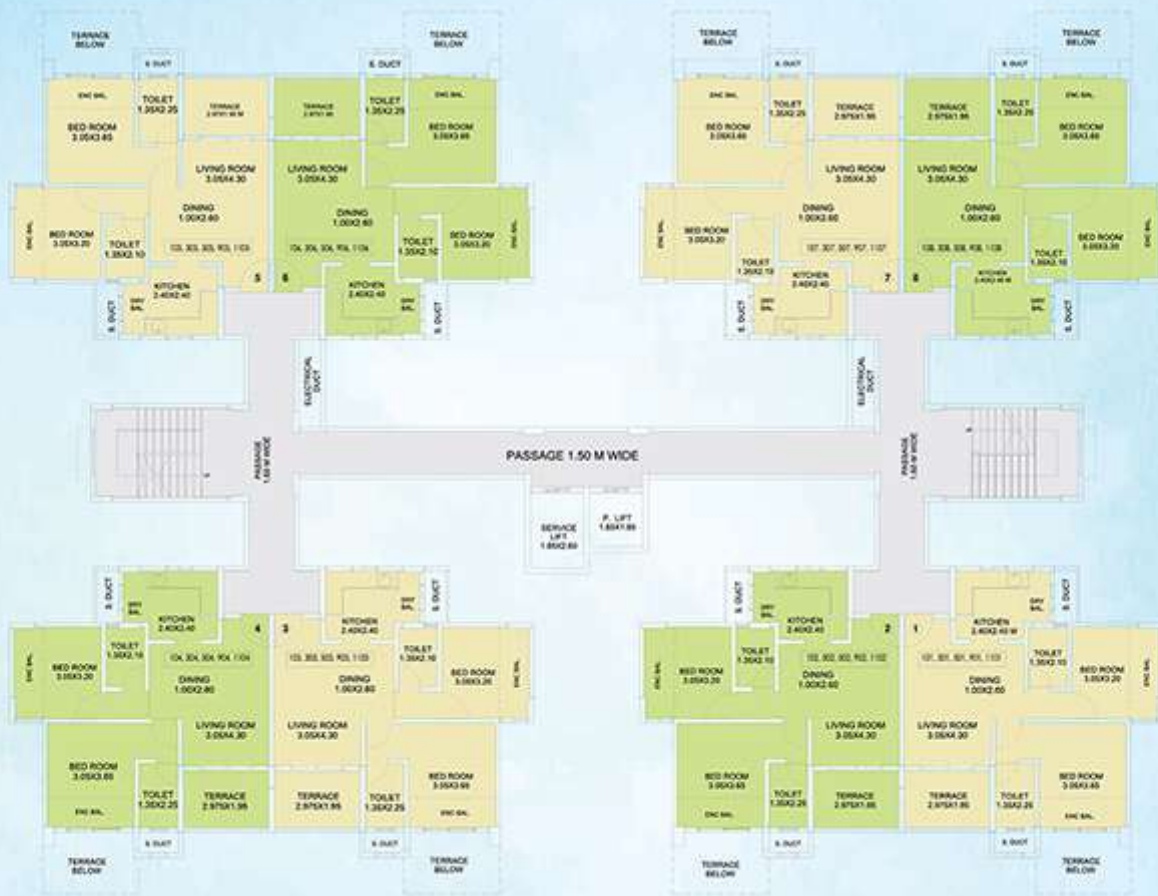

BUILDING A5 - FLOOR PLAN

7th Floor Plan

Astonia Classic Building A5						
Sr.No	Apartment Type	Apartment Number	Flat Carpet Area (Sqmts) 'A'	Enclosed Balcony Area (Sqmts) 'B'	Dry Balcony Carpet Area (Sqmts) 'C'	Terrace Area (Sqmts) 'D'
1	2 BHK (Type 2)	701, 702, 703, 704, 705, 706, 707, 708	50.54	6.47	1.53	5.70

BUILDING A5 - EVEN FLOOR PLAN

2nd, 4th, 6th, 8th, 10th, 12th Floor Plan

Astonia Classic Building A5						
Sr.No	Apartment Type	Apartment Number	Flat Carpet Area (Sqmts) 'A'	Enclosed Balcony Area (Sqmts) 'B'	Dry Balcony Carpet Area (Sqmts) 'C'	Terrace Area (Sqmts) 'D'
1	2 BHK (Type 2)	201, 202, 203, 204, 205, 206, 207, 208	49.58	6.96	1.53	5.81
		401, 402, 403, 404, 405, 406, 407, 408				
		601, 602, 603, 604, 605, 606, 607, 608				
		801, 802, 803, 804, 805, 806, 807, 808				
		1001, 1002, 1003, 1004, 1005, 1006, 1007, 1008				
		1201, 1202, 1203, 1204, 1205, 1206, 1207, 1208				

BUILDING A5 - ODD FLOOR PLAN

1st, 3rd, 5th, 9th, 11th Floor Plan

Astonia Classic Building A5						
Sr.No	Apartment Type	Apartment Number	Flat Carpet Area (Sqmts) 'A'	Enclosed Balcony Area (Sqmts) 'B'	Dry Balcony Carpet Area (Sqmts) 'C'	Terrace Area (Sqmts) 'D'
1	2 BHK (Type 2)	101, 102, 103, 104, 105, 106, 107, 108	50.54	6.47	1.53	5.70
		301, 302, 303, 304, 305, 306, 307, 308				
		501, 502, 503, 504, 505, 506, 507, 508				
		901, 902, 903, 904, 905, 906, 907, 908				
		1101, 1102, 1103, 1104, 1105, 1106, 1107, 1108				